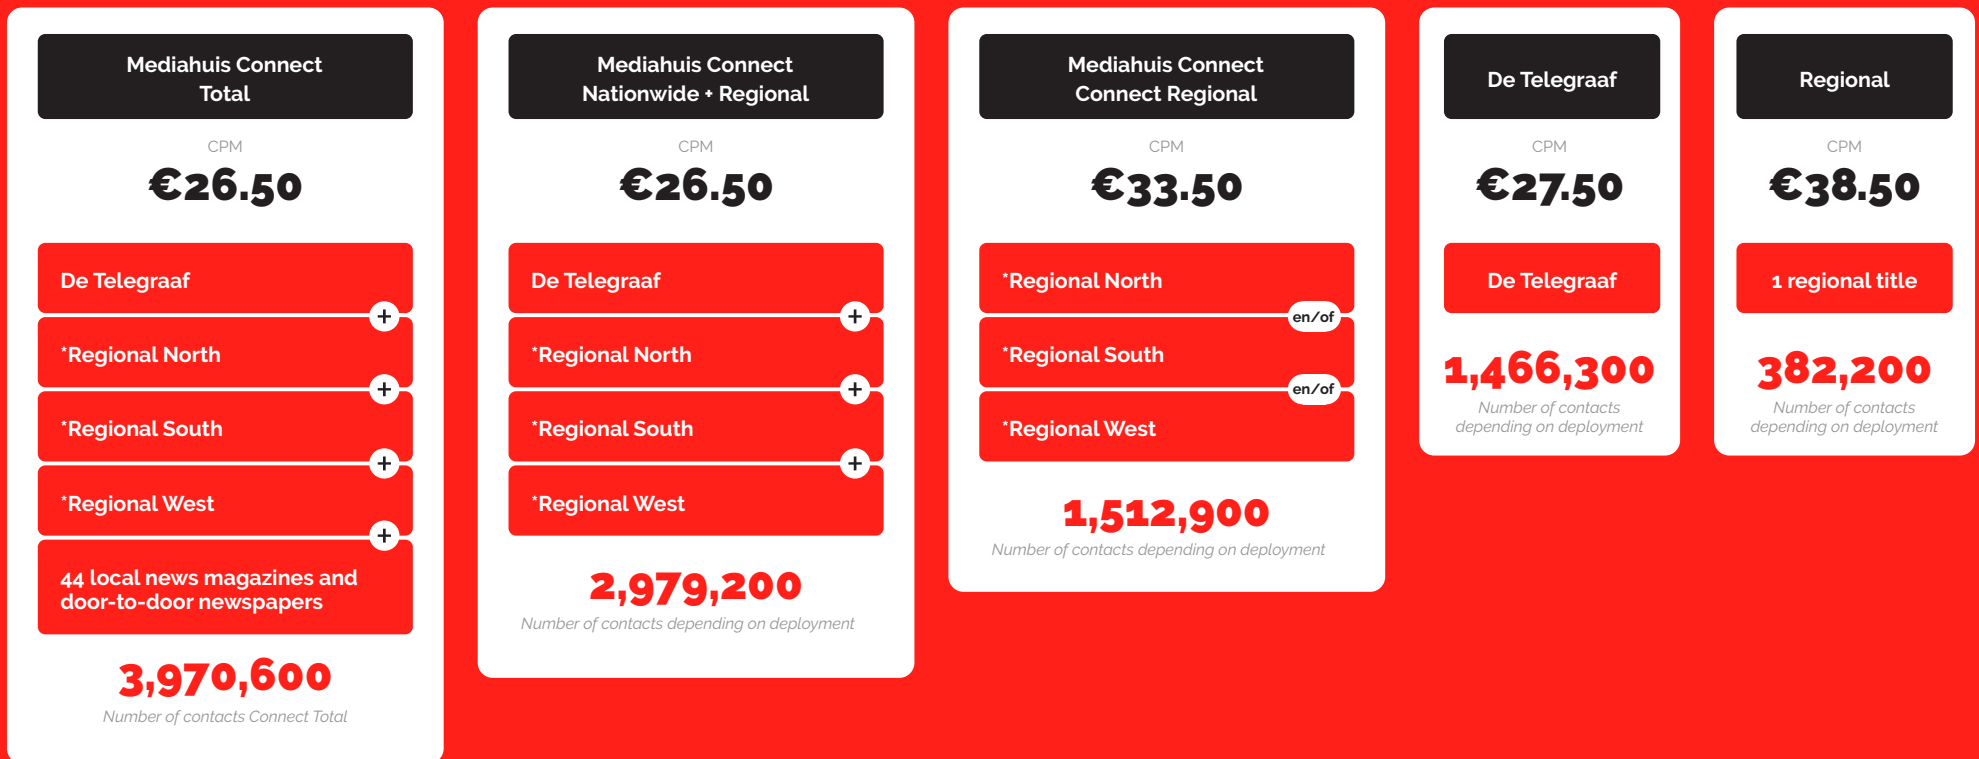

MEDIAHUIS connect

*Regional North (NDC Mediagroep): Dagblad van het Noorden, Leeuwarder Courant, Friesch dagblad

*Regional South (Mediahuis Limburg): De Limburger

*Regional West (Mediahuis Nederland): Noordhollands Dagblad, Haarlems dagblad, IJmuider Courant, Leidsch dagblad, De Gooi- en Eemlander

Tarieven Mediahuis Connect

Mediahuis Connect	CPM	Reach x 1,000 contacts		Size factor		Position factor		Gross page price (1/1)	
Newspapers, door-to-door newspapers and local news magazines	Gross	Mon thru Fri	Sa	Share	Factor	Guaranteed positions	Factor	Mon thru Fri	Sa
Mediahuis Connect	€ 26.50	3,970.6		1	1.0000	Back page	1.5	€ 105,221	
				1/2	0.6800				
				1/4	0.3000				

Newspapers		Mon thru Fri	Sa
Mediahuis Connect Nationwide and Regional	€ 26.50	2,374.0	2,979.2
Mediahuis Connect Regional	€ 33.50	1,306.1	1,512.9
Mediahuis Connect Regional North and West	€ 33.50	987.7	1,157.9
Mediahuis Connect Regional West and South	€ 33.50	865.1	987.9
Mediahuis Connect Regional North and South	€ 33.50	759.4	880.0