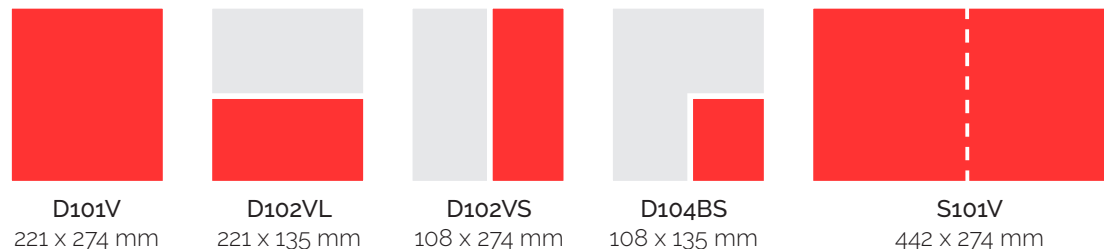

Legend
 V = full height • VL = full width • VS = full height • L = horizontal • BL = block horizontal • B = block • BS = block vertical • S = vertical

Modules Magazines

Share	Code	Autovisie*	Privé*	VROUW Magazine*	VROUW Glossy*	VRIJ Magazine**	VRIJ Magazine Regional*
2	S101V	450 x 285 mm	460 x 290 mm	442 x 274 mm	440 x 280 mm	390 x 257 mm	
1	D101V	225 x 285 mm	230 x 290 mm	221 x 274 mm	220 x 280 mm	185 x 257 mm	230 X 295 mm
1/2	D102VL	225 x 138 mm	230 x 145 mm	221 x 135 mm		185 x 128 mm	
	D102VS		113 x 290 mm	108 x 274 mm			
1/3	D103VS	77 x 285 mm				63 x 257 mm	
1/4	D104BS		113 x 145 mm	108 x 135 mm			113 x 145.5 mm
	D104VL	225 x 72 mm				185 x 63 mm	
0.2	D105VS					36 x 257 mm	
1/8	D108L					90 x 63 mm	
	D108VL	110 x 72 mm				185 x 31 mm	

*5mm bleed + crop marks

**Cover = 5mm bleed + crop marks

Modules magazines

Autovisie

Privé

VRUW Glossy

VRUW Magazine

VRIJ Magazine

VRIJ Magazine Regional

Multi-device sizes (desktop, laptop, tablet, mobile)

	Width x Height
Billboard	970 x 250 px
Floor Ad	120 x 90 px
Half Page Ad	300 x 600 px
Large Rectangle	336 x 280 px
Leaderboard	728 x 90 px
Medium Rectangle	300 x 250 px
Skin + Billboard	More info here: https://www.mediahuis.nl/aanleverspecificaties
Skin + Leaderboard	More info here: https://www.mediahuis.nl/aanleverspecificaties
Leaderboard	More info here: https://www.mediahuis.nl/aanleverspecificaties