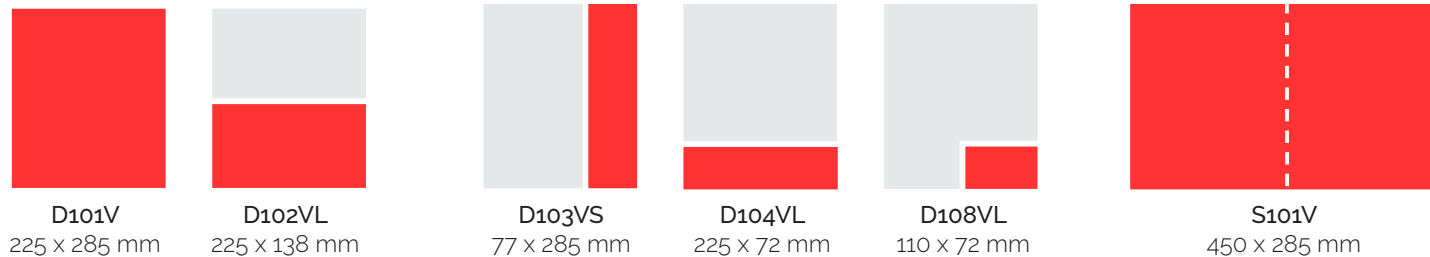

Legend

V = full height
 VL = full width
 VS = full height
 L = horizontal
 BL = block horizontal
 B = block
 BS = block vertical
 S = vertical

*S101V and D101V are possible on request.

Modules Newspapers 6 columns

Legend
 V = full height • VL = full width • VS = full height • L = horizontal • BL = block horizontal • B = block • BS = block vertical • S = vertical

Modules Magazines

Share	Code	Autovisie*	Privé*	VROUW Magazine*	VROUW Glossy*	VRIJ Magazine**	VRIJ Magazine Regional*
2	S101V	450 x 285 mm	460 x 290 mm	442 x 274 mm	440 x 280 mm	390 x 257 mm	
1	D101V	225 x 285 mm	230 x 290 mm	221 x 274 mm	220 x 280 mm	185 x 257 mm	230 X 295 mm
1/2	D102VL	225 x 138 mm	230 x 145 mm	221 x 135 mm		185 x 128 mm	
	D102VS		113 x 290 mm	108 x 274 mm			
1/3	D103VS	77 x 285 mm				63 x 257 mm	
1/4	D104BS		113 x 145 mm	108 x 135 mm			113 x 145.5 mm
	D104VL	225 x 72 mm				185 x 63 mm	
0.2	D105VS					36 x 257 mm	
1/8	D108L					90 x 63 mm	
	D108VL	110 x 72 mm				185 x 31 mm	

*5mm bleed + crop marks

**Cover = 5mm bleed + crop marks

Modules magazines

Autovisie

Privé

VRUW Glossy

VRUW Magazine

VRIJ Magazine

VRIJ Magazine Regional

Multi-device sizes (desktop, laptop, tablet, mobile)

	Width x Height
Billboard	970 x 250 px
Floor Ad	120 x 90 px
Half Page Ad	300 x 600 px
Large Rectangle	336 x 280 px
Leaderboard	728 x 90 px
Medium Rectangle	300 x 250 px
Skin + Billboard	More info here: https://www.mediahuis.nl/aanleverspecificaties
Skin + Leaderboard	More info here: https://www.mediahuis.nl/aanleverspecificaties
Leaderboard	More info here: https://www.mediahuis.nl/aanleverspecificaties