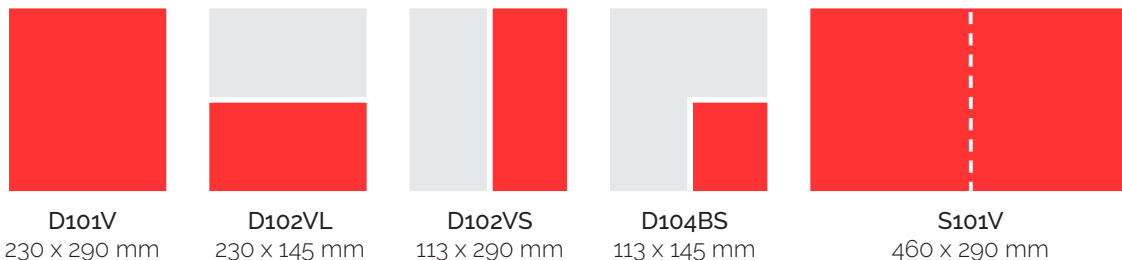

Legend
 V = full height • VL = full width • VS = full height • L = horizontal • BL = block horizontal • B = block • BS = block vertical • S = vertical

Modules Magazines

Share	Code	Autovisie*	Privé*	VROUW Magazine*	VROUW Glossy*	VRIJ Magazine**	VRIJ Magazine Regional*
2	S101V	450 x 285 mm	460 x 290 mm	442 x 274 mm	440 x 280 mm	390 x 257 mm	
1	D101V	225 x 285 mm	230 x 290 mm	221 x 274 mm	220 x 280 mm	185 x 257 mm	230 X 295 mm
1/2	D102VL	225 x 138 mm	230 x 145 mm	221 x 135 mm		185 x 128 mm	
	D102VS		113 x 290 mm	108 x 274 mm			
1/3	D103VS	77 x 285 mm				63 x 257 mm	
1/4	D104BS		113 x 145 mm	108 x 135 mm			113 x 145.5 mm
	D104VL	225 x 72 mm				185 x 63 mm	
0.2	D105VS					36 x 257 mm	
1/8	D108L					90 x 63 mm	
	D108VL	110 x 72 mm				185 x 31 mm	

*5mm bleed + crop marks

**Cover = 5mm bleed + crop marks

Modules magazines

Autovisie

Privé

VRUW Glossy

VRUW Magazine

VRIJ Magazine

VRIJ Magazine Regional

Multi-device sizes (desktop, laptop, tablet, mobile)

	Width x Height
Billboard	970 x 250 px
Floor Ad	120 x 90 px
Half Page Ad	300 x 600 px
Large Rectangle	336 x 280 px
Leaderboard	728 x 90 px
Medium Rectangle	300 x 250 px
Skin + Billboard	More info here: https://www.mediahuis.nl/aanleverspecificaties
Skin + Leaderboard	More info here: https://www.mediahuis.nl/aanleverspecificaties
Leaderboard	More info here: https://www.mediahuis.nl/aanleverspecificaties