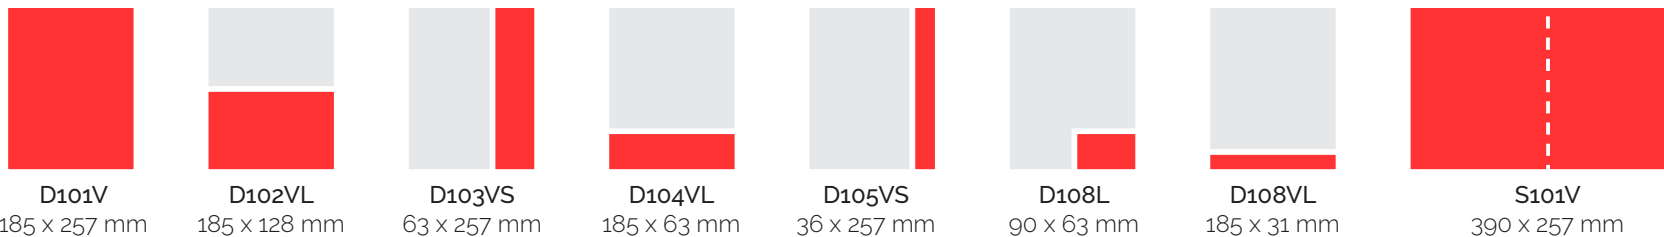

Legend
 V = full height • VL = full width • VS = full height • L = horizontal • BL = block horizontal • B = block • BS = block vertical • S = vertical

Modules Magazines

Share	Code	Autovisie*	Privé*	VROUW Magazine*	VROUW Glossy*	VRIJ Magazine**	VRIJ Magazine Regional*
2	S101V	450 x 285 mm	460 x 290 mm	442 x 274 mm	440 x 280 mm	390 x 257 mm	
1	D101V	225 x 285 mm	230 x 290 mm	221 x 274 mm	220 x 280 mm	185 x 257 mm	230 X 295 mm
1/2	D102VL	225 x 138 mm	230 x 145 mm	221 x 135 mm		185 x 128 mm	
	D102VS		113 x 290 mm	108 x 274 mm			
1/3	D103VS	77 x 285 mm				63 x 257 mm	
1/4	D104BS		113 x 145 mm	108 x 135 mm			113 x 145.5 mm
	D104VL	225 x 72 mm				185 x 63 mm	
0.2	D105VS					36 x 257 mm	
1/8	D108L					90 x 63 mm	
	D108VL	110 x 72 mm				185 x 31 mm	

*5mm bleed + crop marks

**Cover = 5mm bleed + crop marks

Modules magazines

Autovisie

Privé

VRUW Glossy

VRUW Magazine

VRIJ Magazine

VRIJ Magazine Regional

Multi-device sizes (desktop, laptop, tablet, mobile)

	Width x Height
Billboard	970 x 250 px
Floor Ad	120 x 90 px
Half Page Ad	300 x 600 px
Large Rectangle	336 x 280 px
Leaderboard	728 x 90 px
Medium Rectangle	300 x 250 px
Skin + Billboard	More info here: https://www.mediahuis.nl/aanleverspecificaties
Skin + Leaderboard	More info here: https://www.mediahuis.nl/aanleverspecificaties
Leaderboard	More info here: https://www.mediahuis.nl/aanleverspecificaties